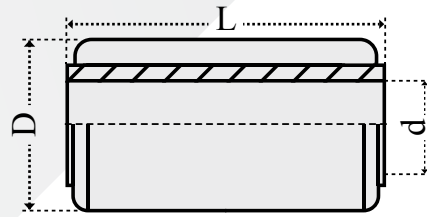

Carlos No.	OEM No.	Size
C 12.58.0061	1642430061	58 x 28 x 57.3

D:58 d:28 L:57.3

Suspension Bushing

ALBORZ

Carlos No.	OEM No.	Size
C 13.70.0300	5001020-C0300	88 x 70 x 25 x 70