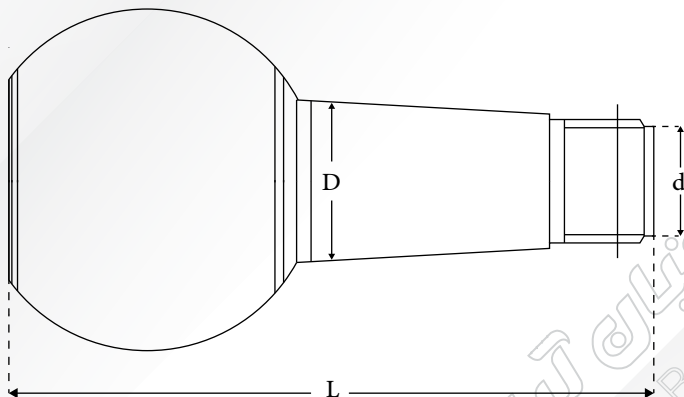

D:46 d:M39/1.5 L:170