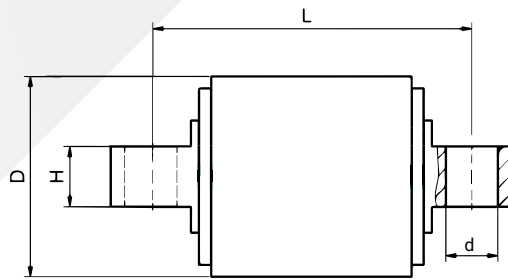

Torque Rod Bush

SCANIA 113

Carlos No.	OEM No.
C 120.45.8683	1368683

D:120 d:18 L:145 H:35

Torque Rod Bush

SCANIA 113 & 112 Dump

Carlos No.	OEM No.
C 120.8681	1368681