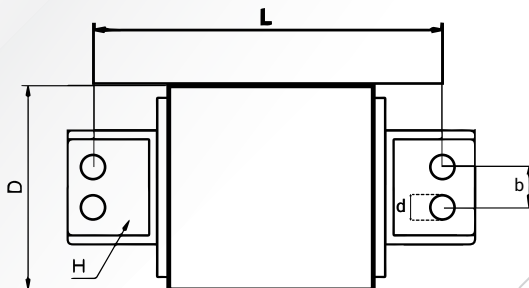

D:91.5 d:14 L:125 b:30 H:20