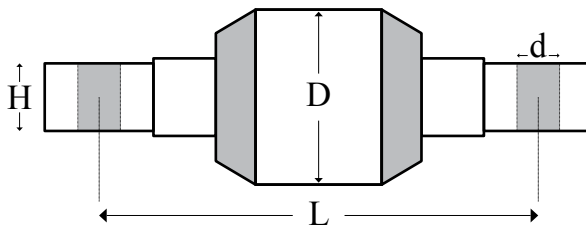

D:75 d:19 L:115 H:24

Size: 75 x 19 x 115 x 24