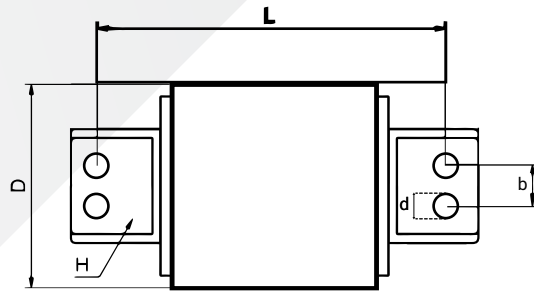

D:91.5 d:15 L:145 b:26 H:20

Torque Rod Bushing Metal Sleeved

VOLVO

Carlos No.	OEM No.
C 91.25.0200	9520200