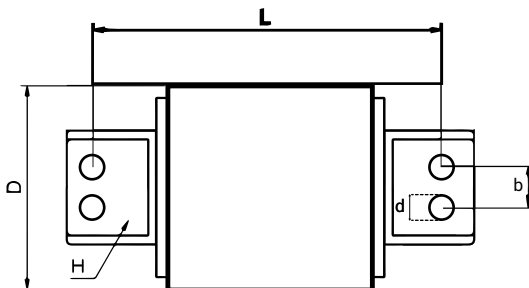

Size: 91/5 x 15 x 125/20 x 24

D:91.5 d:15 L:125 b:20 H:24