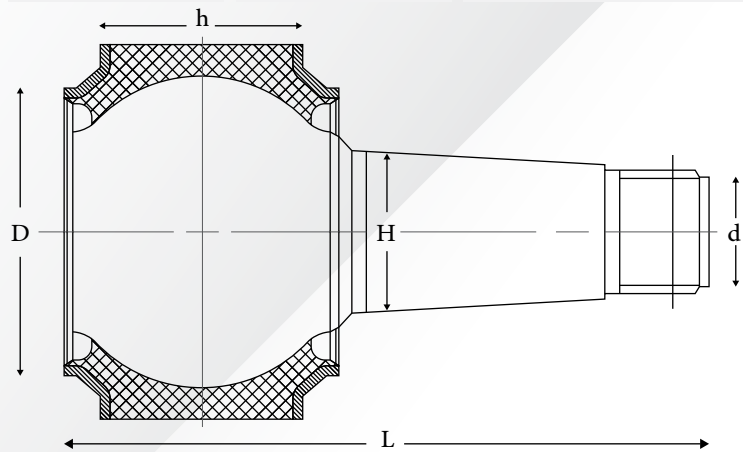

Carlos No.	OEM No.	Size
C85.39.1013	--	85 x M39/1.5 x 170

D:85 d:M39/1.5 L:170 H:45 h:54

Joint Repair Kit

MERCEDES-BENZ MODEL 68 with Nut

Carlos No.	OEM No.	Size
C85.39.1014	--	85 x M39/1.5 x 170