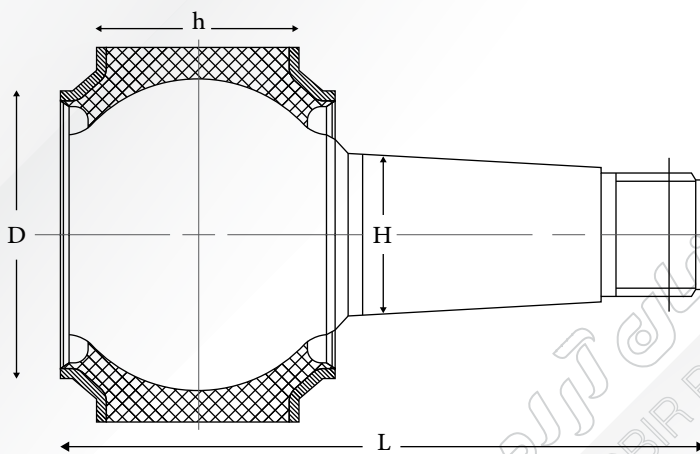

D:85 d:M39/1.5 L:170 H:45 h:54