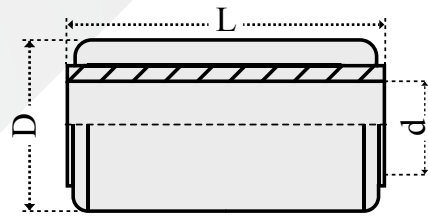

Carlos No.	OEM No.	Size
C 11.60.9800	0203159800	60 x 30 x 72