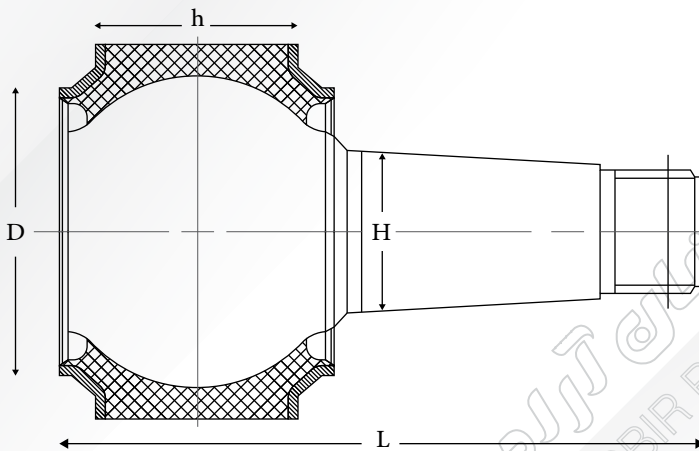

Joint Repair Kit

MERCEDES-BENZ MODEL 68

Carlos No.	OEM No.	Size
C 80.39.1534	--	80 x M39/1.5 x 170 (+1mm)

D:80 d:M39/1.5 L:170 H:46 h:54