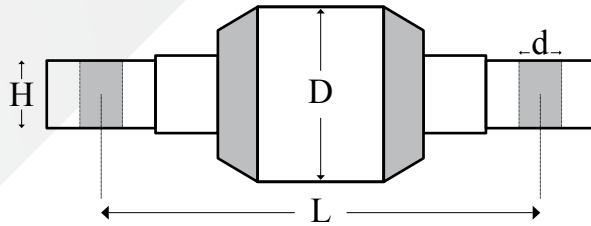

D:90 d:21 L:152 H:35

Torque Rod Bushing Metal Sleeved

SCANIA Bus B7R/B9R, VOLVO

Carlos No.	OEM No.
C91.15.1217	70371217