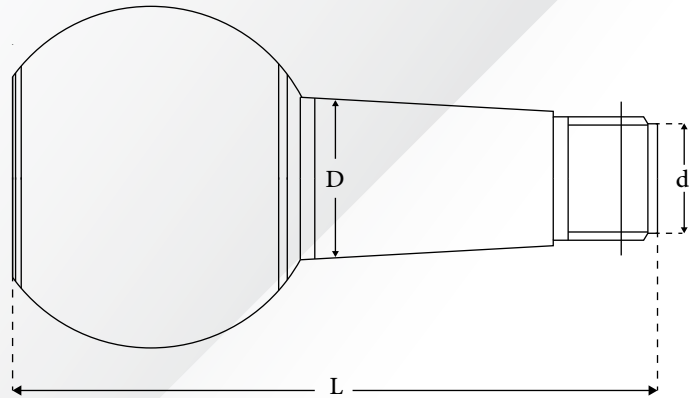

Carlos No.	OEM No.	Size
C39.70.1435	3435860032	M39/1.5 x 170

D:45 d:M39/1.5 L:170

Repair Kit

MERCEDES-BENZ MODEL 68 with Nut

Carlos No.	OEM No.	Size
C39.70.1436	3435860032	M39/1.5 x 170 (+1mm)