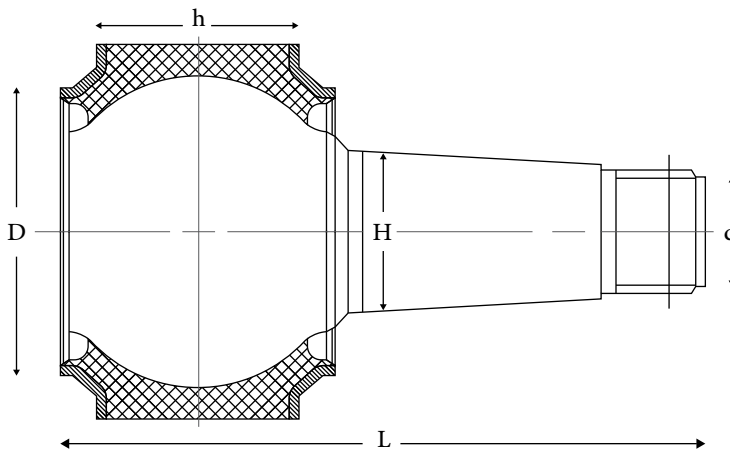

D:80 d:M39/1.5 L:170 H:46 h:54