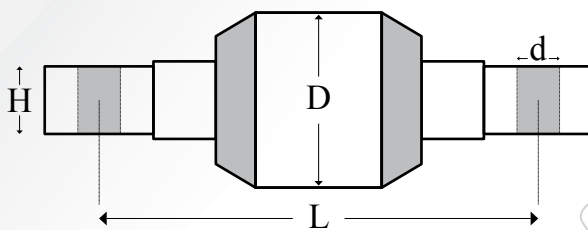

## Torque Rod Bush

MAN

Carlos No.	OEM No.
C 85.52.6133	81953016133

D:85 d:23 L:152 H:35

Size: 85 x 23 x 152 x 35

**Size: 90 x 21 x 152 x 35**