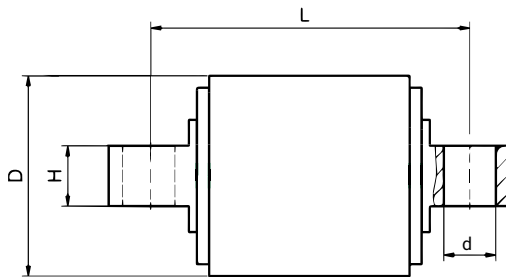

D:91.5 d:17 L:115 H:24