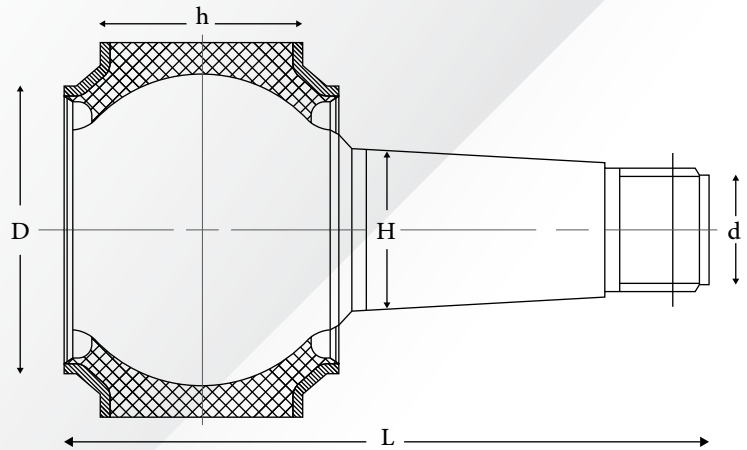

Carlos No.	OEM No.	Size
C 80.39.1533	--	80 x M39/1.5 x 170