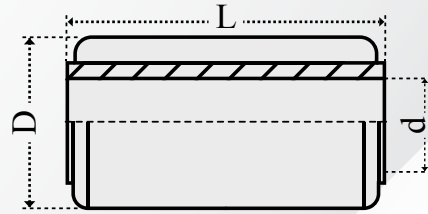

D:65 d:30 L:122

Spring Bushing

VOLVO NH-FH

Carlos No.	OEM No.	Size
C 11.52.3294	20533294	52 x 20 x 110