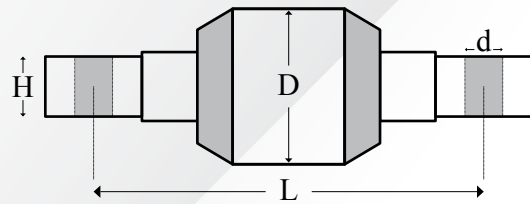

D:94 d:19 L:130 H:30

Torque Rod Bush

VOLVO, MAN, RENAULT

Carlos No.	OEM No.
C 95.30.2095	20702095