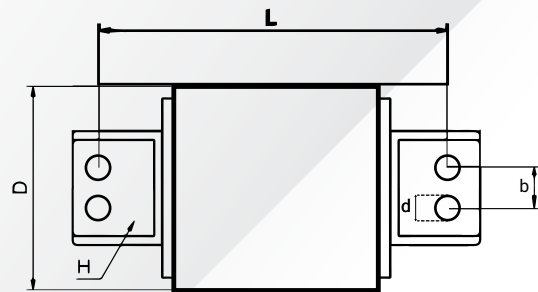

### Torque Rod Bushing Metal Sleeved

VOLVO

Size: 91.5 x 14 x 125/20 x 20

Carlos No.	OEM No.
C 91.25.4355	1614355

D:91.5 d:14 L:125 b:20 H:20