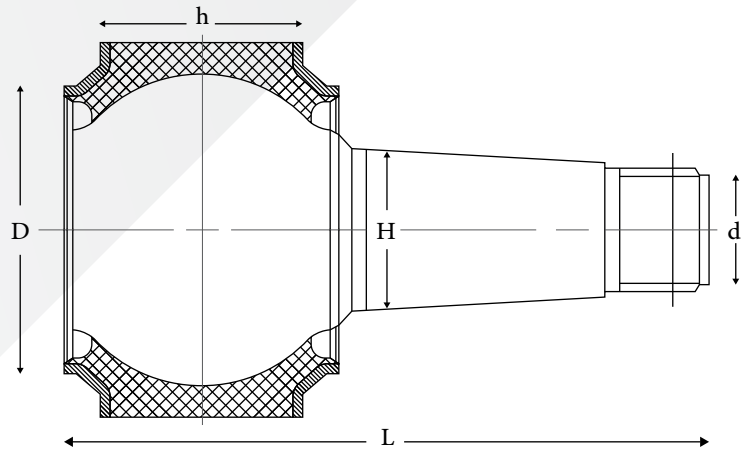

Carlos No.	OEM No.	Size
C 80.39.1535	--	80 x M39/1.5 x 170

D:80 d:M39/1.5 L:170 H:45 h:54

Joint Repair Kit

MERCEDES-BENZ MODEL 68 with Nut

Carlos No.	OEM No.	Size
C 80.39.1536	--	80 x M39/1.5 x 170