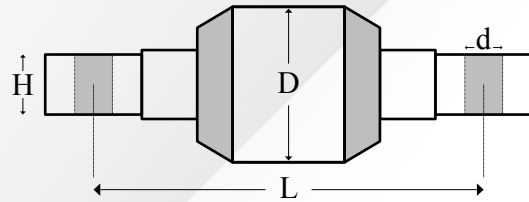

D:108 d:21 L:152 H:24

Torque Rod Bush

VOLVO

Carlos No.	OEM No.
C 108.52.8309	3198309