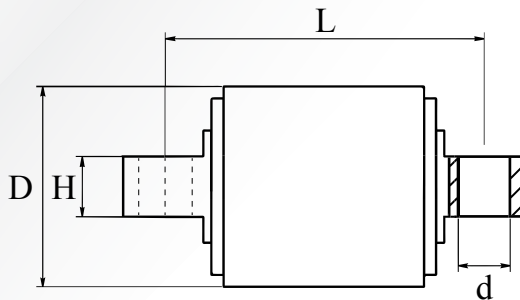

D:64 d:17 L:111 H:28.5

Size: 64 x 17 x 111 x 28.5