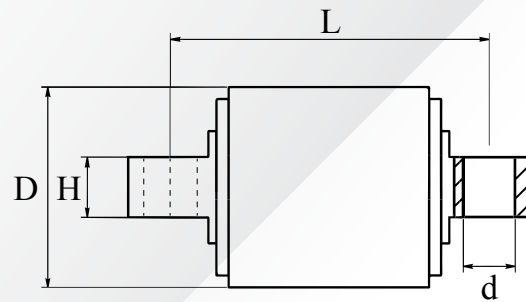

D:62 d:18/5 L:102 H:24

Torque Rod Bushing Metal Sleeved

INTERNATIONAL

Carlos No.	OEM No.
C 64.11.1730	TS50-22256