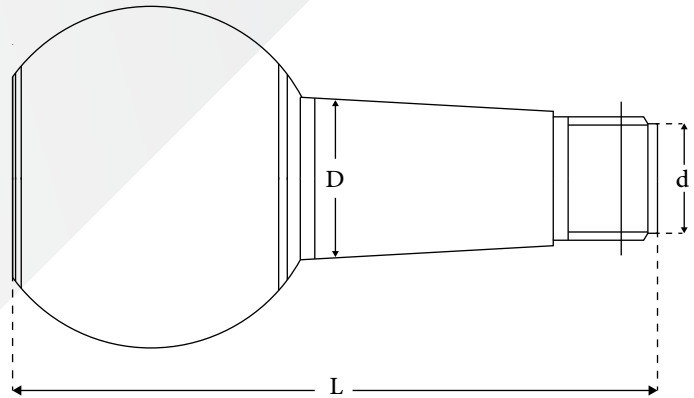

Carlos No.	OEM No.	Size
C 39.70.1433	3435860032	M39/1.5 x 170

D:45 d:M39/1.5 L:170

Repair Kit

MERCEDES-BENZ MODEL 68

Carlos No.	OEM No.	Size
C 39.70.1434	3435860032	M39/1.5 x 170 (+1mm)