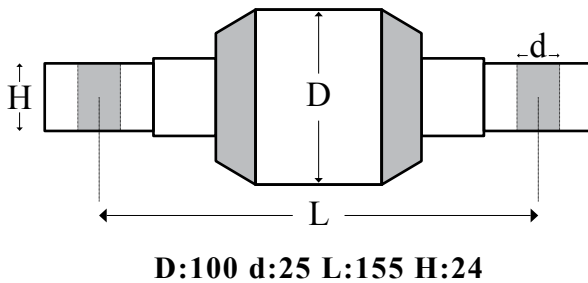

Torque Rod Bush

MAZ, KAMAZ

Carlos No.	OEM No.
C 100.55.4221	642212919040