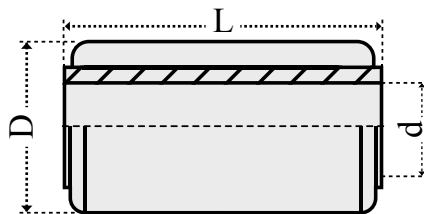

Spring Bushing

BPW Trailer Axles

Carlos No.	OEM No.	Size
C 11.60.1000	0203142400	60 x 24 x 72