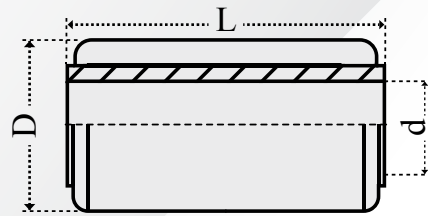

Carlos No.	OEM No.	Size
C 11.57.9000	0203169000	57 x 30 x 102