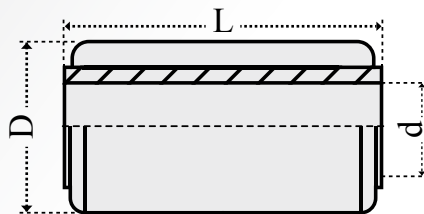

Spring Bushing

BPW Trailer Axles

Carlos No.	OEM No.	Size
C 11.68.8000	180301000	68 x 30 x 104