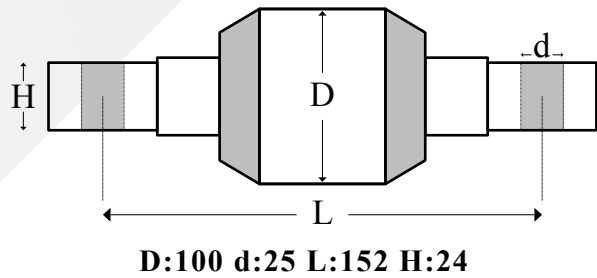

Size: 100 x 25 x 152 x 24

Torque Rod Bush

MERCEDES-BENZ, MAN, FAW, AMICO
IVECO, BMC100, C&C, RENAULT
VOLVO Iraq

Carlos No.	OEM No.
C 100.52.2405	0003502405

Torque Rod Bush

MAZ, KAMAZ

Carlos No.	OEM No.
C 100.55.4221	642212919040

Size: 100 x 25 x 155 x 24