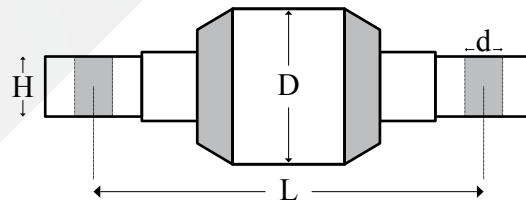

Carlos No.	OEM No.
C 75.15.4224	271187

D:75 d:17 L:115 H:24

Size: 75 x 17 x 115 x 24

Torque Rod Bush

VOLVO

Carlos No.	OEM No.
C 75.15.0452	3090452

Size: 75 x 17/20 x 115 x 24

D:75 d:17/20 L:115 H:24