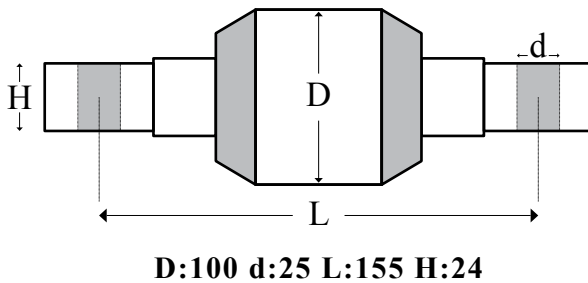

Size: 100 x 25 x 152 x 24

Torque Rod Bush

MERCEDES-BENZ, MAN, FAW, AMICO
IVECO, BMC100, C&C, RENAULT
VOLVO Iraq

Carlos No.	OEM No.
C 100.52.2405	0003502405

Torque Rod Bush

MAZ, KAMAZ

Carlos No.	OEM No.
C 100.55.4221	642212919040

Size: 100 x 25 x 155 x 24