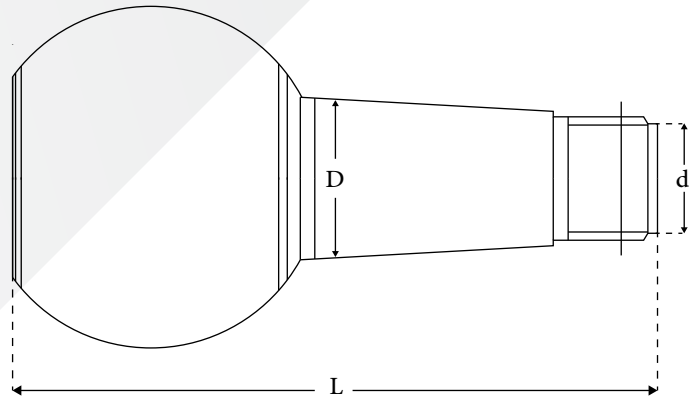

Joint Repair Kit

MERCEDES-BENZ MODEL 68 with Nut

Carlos No.	OEM No.	Size
C85.39.1014	--	85 x M39/1.5 x 170

D:85 d:M39/1.5 L:170 H:45 h:54

Repair Kit

MERCEDES-BENZ MODEL 68

Carlos No.	OEM No.	Size
C 39.70.1433	3435860032	M39/1.5 x 170