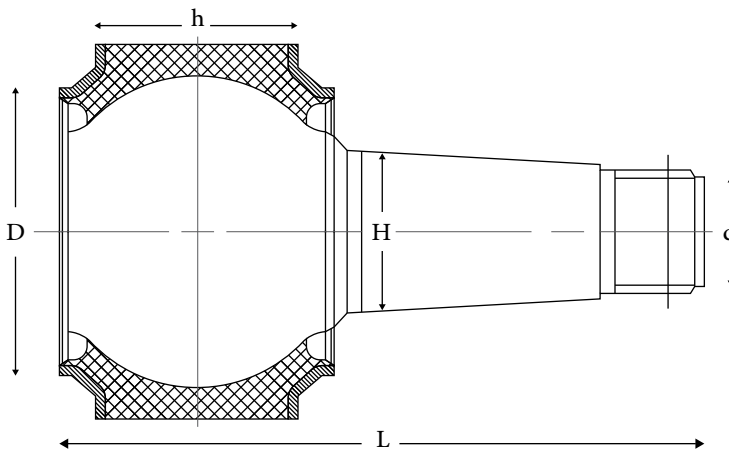

D:80 d:M39/1.5 L:170 H:46 h:54