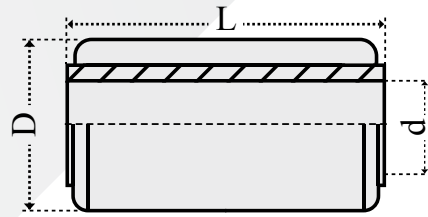

Carlos No.	OEM No.	Size
C 11.52.3294	20533294	52 x 20 x 110

D:52 d:20 L:110

Bushing Replaces SAF

SAF

Carlos No.	OEM No.	Size
C11.155.3028	4.177.3028.00	31.5 x 114 x 155

Rubber Engine Mounting

HOWO

Carlos No.	OEM No.	Size
C 12.58.0061	1642430061	58 x 28 x 57.3