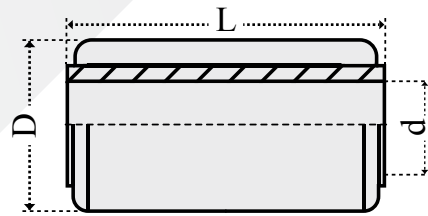

D:68 d:30 L:104

Carlos
Truck & Trailer
Spare Parts

Spring Bushing

BPW Trailer Axles

Carlos No.	OEM No.	Size
C 11.60.9800	0203159800	60 x 30 x 72

D:60 d:30 L:72

Spring Bushing

BPW Trailer Axles