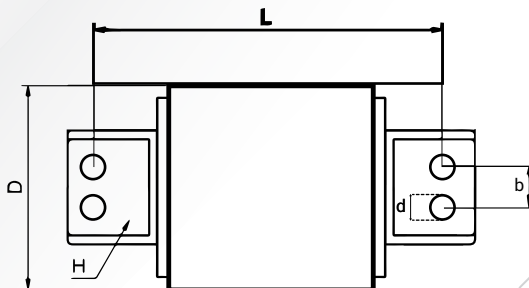

Carlos No.	OEM No.
C 91.25.4355	1614355

D:91.5 d:14 L:125 b:20 H:20

Torque Rod Bushing Metal Sleeved

VOLVO

Carlos No.	OEM No.
C 91.25.5488	1135488

Size: 91.5 x 14 x 125/30 x 20

D:91.5 d:14 L:125 b:30 H:20

Size: 91.5 x 15 x 145/26 x 20