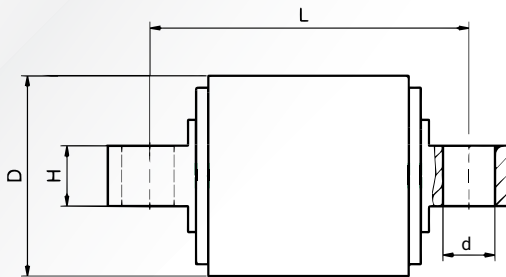

Torque Rod Bush

MAZ, AMICO

Size: 120 x 26/50 x 80

Carlos No.	OEM No.
C 120.26.6430	--

D:120 d1:26 d2:50 L:80

Torque Rod Bush

SCANIA 112

Carlos No.	OEM No.
C 120.45.8682	1368682