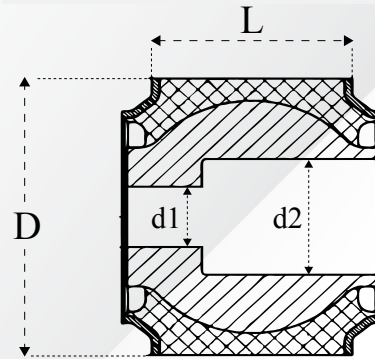

Size: 120 x 26/50 x 80

Carlos No.	OEM No.
C 120.26.6430	--