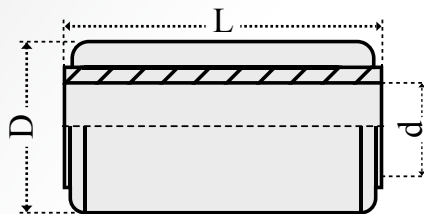

Carlos No.	OEM No.	Size
C 11.42.0935	3090935	42 x 20 x 78

Spring Bushing

BPW Trailer Axles

Carlos No.	OEM No.	Size
C 11.57.9000	0203169000	57 x 30 x 102

D:57 d:30 L:102

Spring Bushing

BPW Trailer Axles

Carlos No.	OEM No.	Size
C 11.68.8000	180301000	68 x 30 x 104