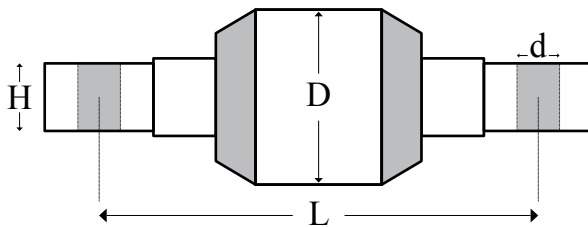

D:85 d:17 L:130 H:24