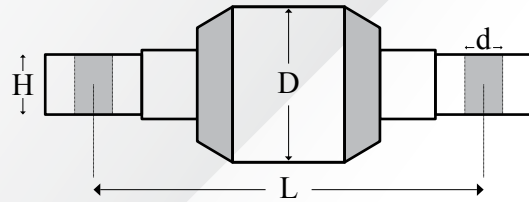

Carlos No.	OEM No.
C 85.30.1313	--

Size: 85 x 17 x 130 x 24

D:85 d:17 L:130 H:24

Torque Rod Bush

MERCEDES-BENZ, SCANIA, MAN, DAF
RENAULT, AKIA Bus

Size: 85 x 19 x 130 x 24

Carlos No.	OEM No.
C 85.30.1513	0003301513