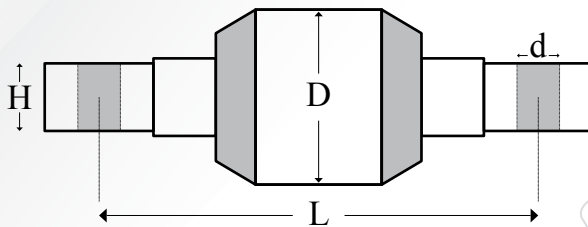

D:85 d:23 L:130 H:24

Size: 85 x 23 x 130 x 24