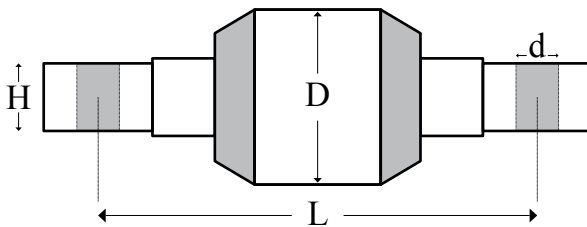

D:75 d:19 L:115 H:24

Size: 75 x 19 x 115 x 24