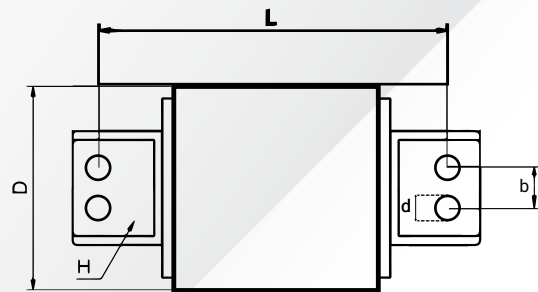

D:91.5 d:14 L:125 b:20 H:20

Torque Rod Bushing Metal Sleeved

VOLVO

Carlos No.	OEM No.
C 91.25.5488	1135488