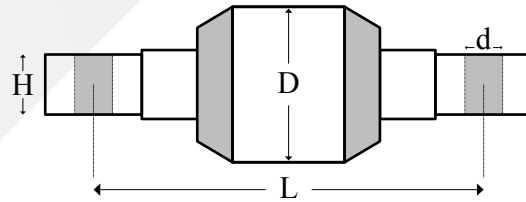

D:85 d:25 L:152 H:24

Torque Rod Bush

ACTROS, AXOR, ATEGO

Carlos No.	OEM No.
C 85.52.3105	0003503105