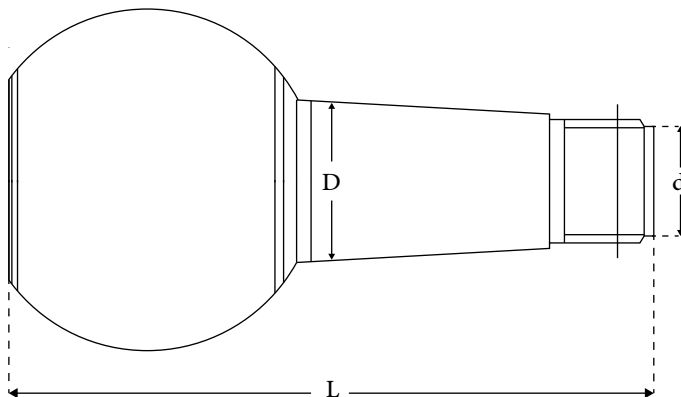

D:46 d:M39/1.5 L:170