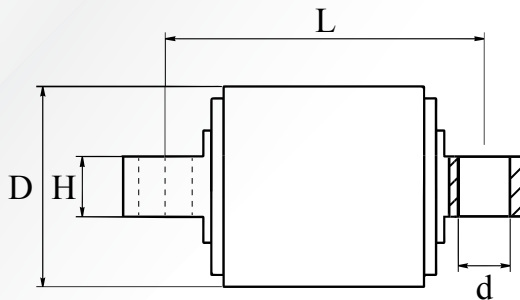

Carlos No.	OEM No.
C 62.02.7026	370.26

D:62 d:18/5 L:102 H:24

Torque Rod Bushing Metal Sleeved

INTERNATIONAL

Carlos No.	OEM No.
C 64.11.1730	TS50-22256

D:64 d:17 L:111 H:28.5

Size: 64 x 17 x 111 x 28.5

Size: 85 x 25 x 152 x 24