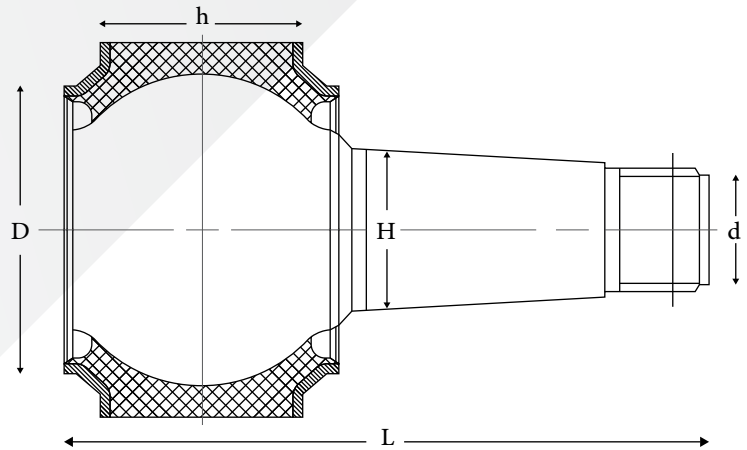

D:80 d:M39/1.5 L:170 H:46 h:54

Joint Repair Kit

MERCEDES-BENZ MODEL 68 with Nut

Carlos No.	OEM No.	Size
C 80.39.1535	--	80 x M39/1.5 x 170

D:80 d:M39/1.5 L:170 H:45 h:54

Joint Repair Kit

MERCEDES-BENZ MODEL 68 with Nut