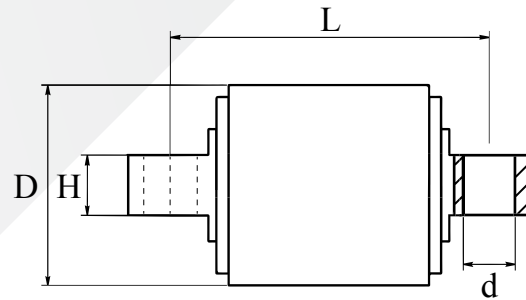

D:48 d:16 L:111 H:24

Torque Rod Bushing Metal Sleeved

BMC

Carlos No.	OEM No.
C 67.11.2024	-