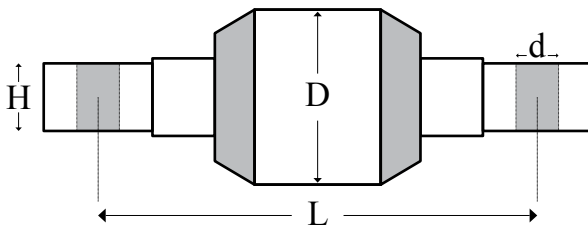

Torque Rod Bush

MAN F90, M90, F2000, DAF

Carlos No.	OEM No.
C 72.30.6108	81432206108

D:72 d:19 L:130 H:24

Torque Rod Bush

BMC

Carlos No.	OEM No.
C 75.11.1724	--

Size: 75 x 17 x 111 x 24