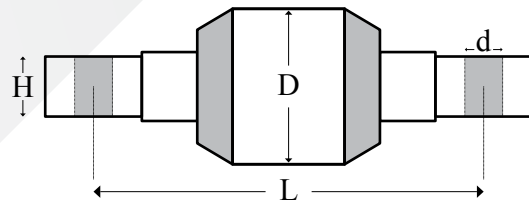

Size: 80 x 19 x 130 x 30

Size: 80 x 21 x 152 x 24

Torque Rod Bush

MERCEDES-BENZ (8Cylinder), HOWO AMICO(Dump)

Carlos No.	OEM No.
C 80.52.0213	0003500213

D:80 d:21 L:152 H:24

Torque Rod Bush

MERCEDES-BENZ