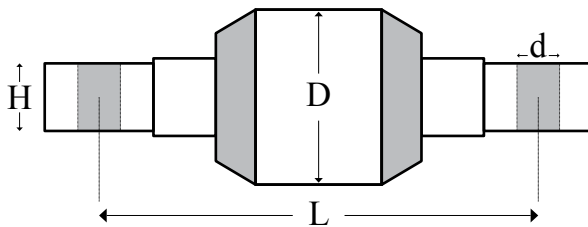

Torque Rod Bush

VOLVO

Carlos No.	OEM No.
C 95.52.6191	276191

D:95 d:23 L:152 H:24

Torque Rod Bush

MAN

Carlos No.	OEM No.
C 95.52.2000	--

Size: 95 x 25 x 152 x 24