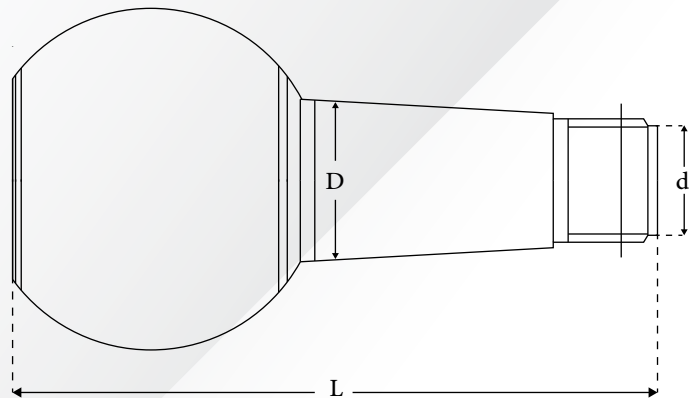

D:45 d:M39/1.5 L:170

Repair Kit

MERCEDES-BENZ MODEL 68

Carlos No.	OEM No.	Size
C 39.70.1434	3435860032	M39/1.5 x 170 (+1mm)

D:46 d:M39/1.5 L:170

Repair Kit

MERCEDES-BENZ MODEL 68 with Nut

Carlos No.	OEM No.	Size
C39.70.1435	3435860032	M39/1.5 x 170