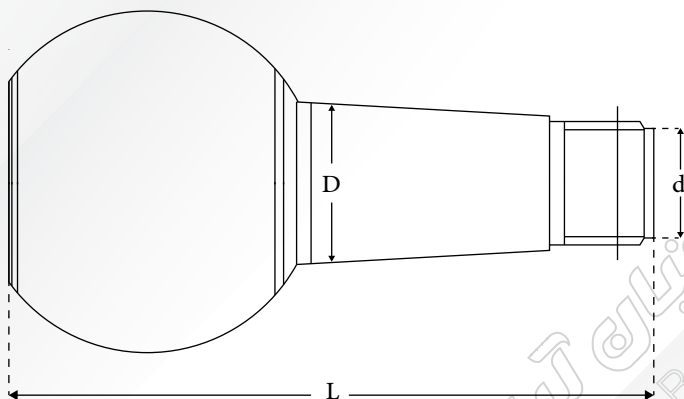

D:46 d:M39/1.5 L:170