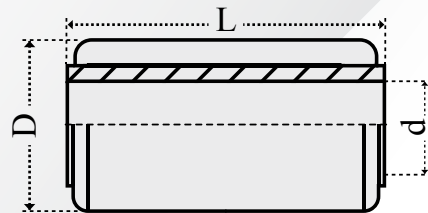

Carlos No.	OEM No.	Size
C 11.42.0935	3090935	42 x 20 x 78

Spring Bushing

BPW Trailer Axles

Carlos No.	OEM No.	Size
C 11.57.9000	0203169000	57 x 30 x 102

D:57 d:30 L:102

Spring Bushing

BPW Trailer Axles

Carlos No.	OEM No.	Size
C 11.68.8000	180301000	68 x 30 x 104