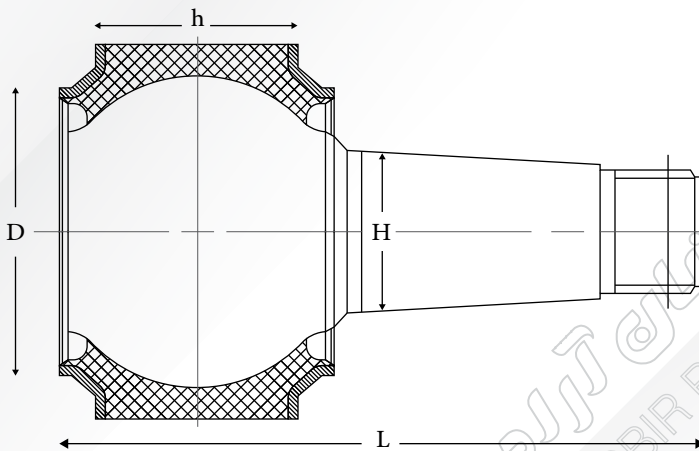

MERCEDES-BENZ MODEL 68

Carlos No.	OEM No.	Size
C 80.39.1533	--	80 x M39/1.5 x 170

D:80 d:M39/1.5 L:170 H:45 h:54

Joint Repair Kit

MERCEDES-BENZ MODEL 68

Carlos No.	OEM No.	Size
C 80.39.1534	--	80 x M39/1.5 x 170 (+1mm)